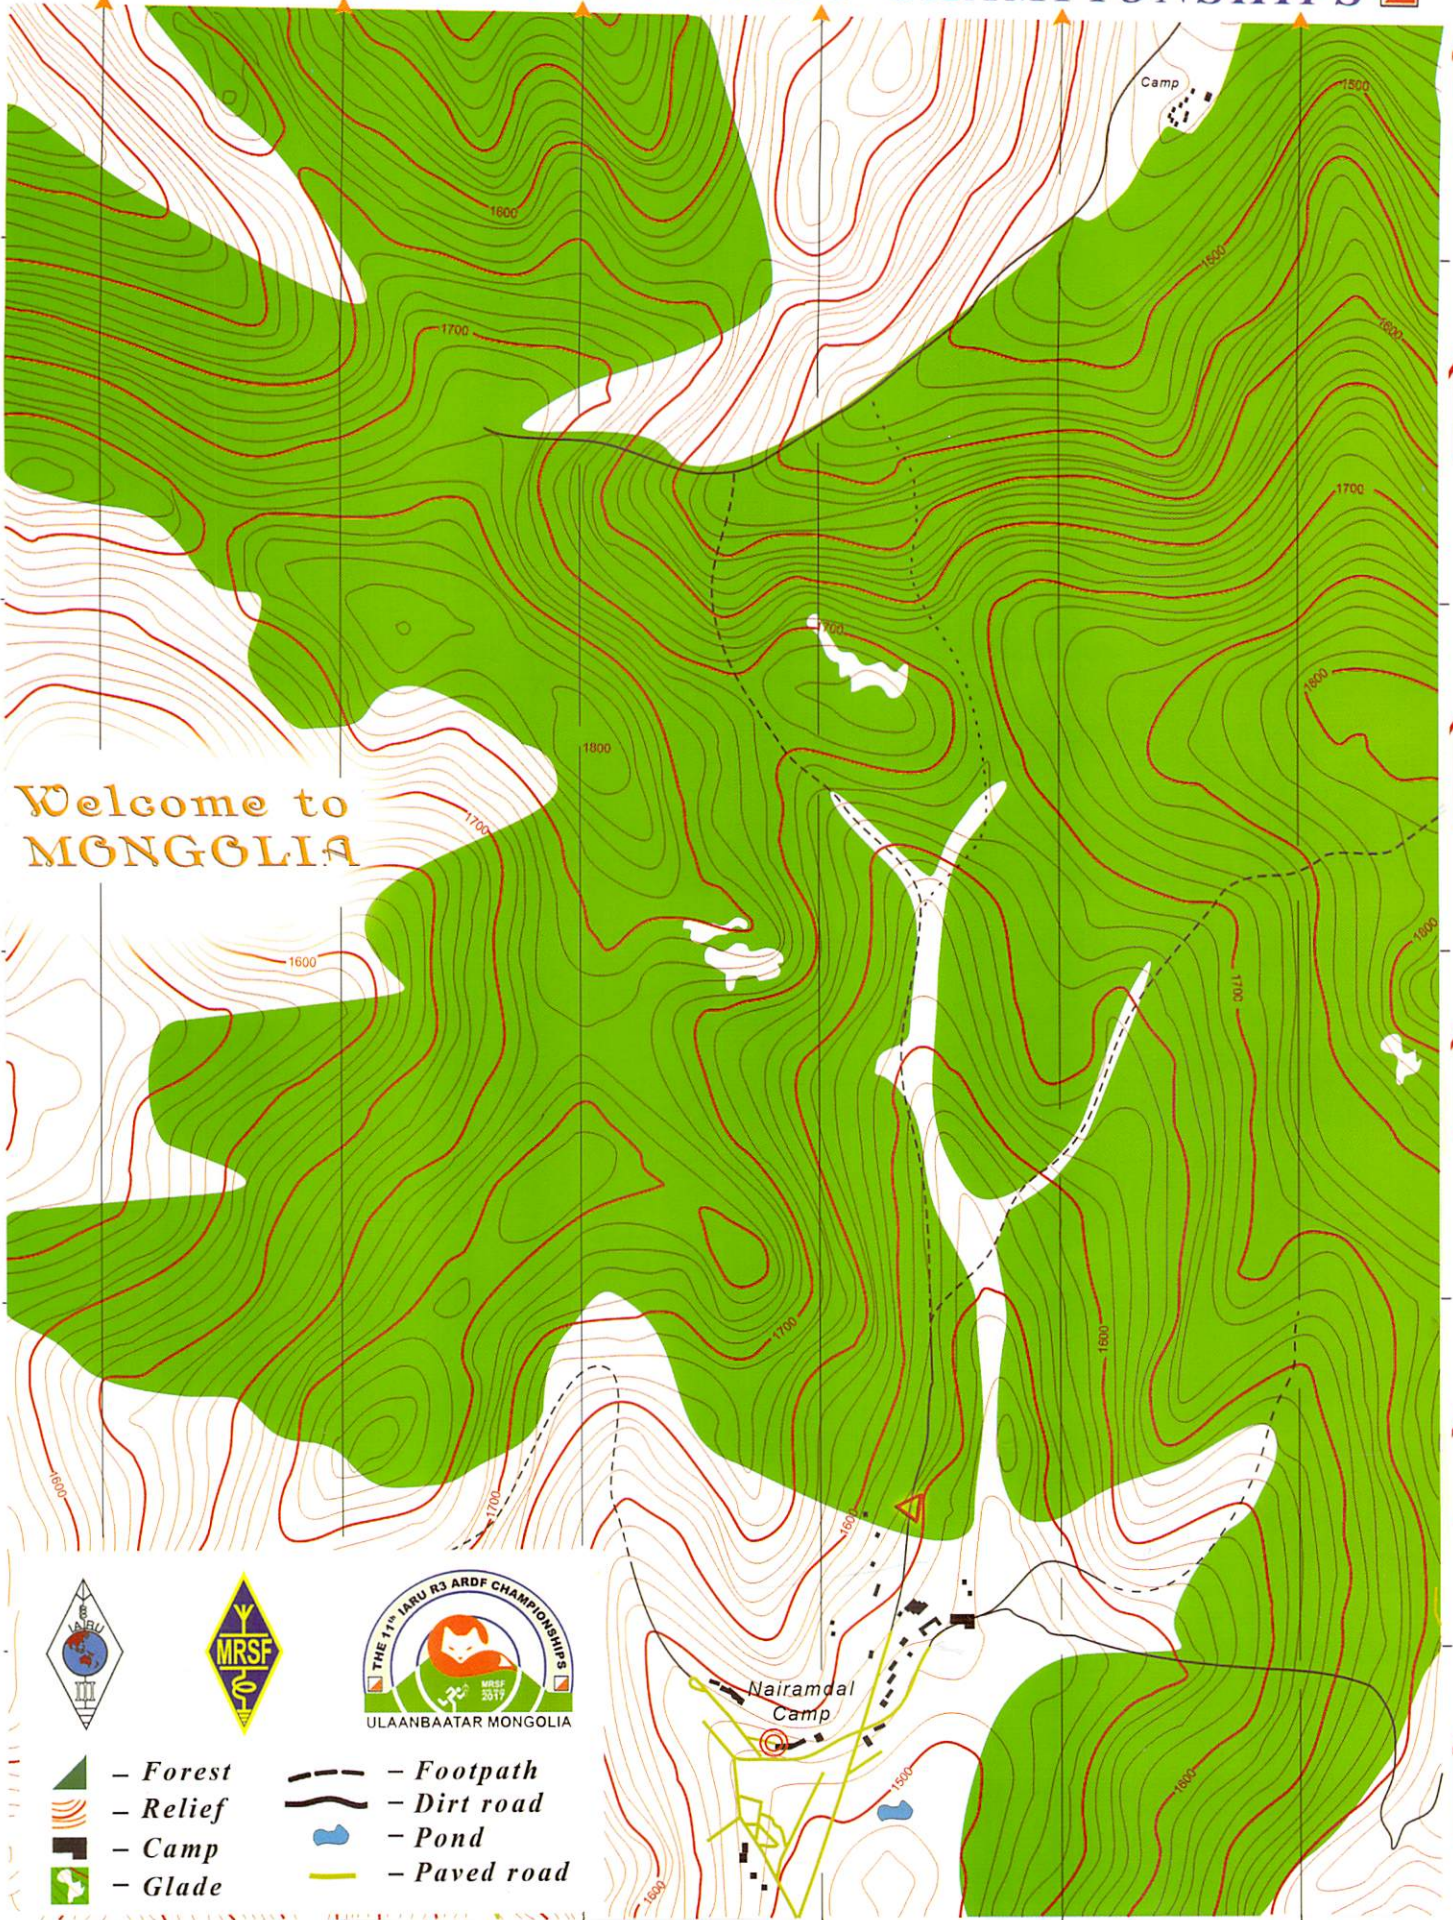

THE 11TH IARU R3 2017 ARDF CHAMPIONSHIPS

Welcome to MONGOLIA

- Forest
- Relief
- Camp
- Glade
- Footpath
- Dirt road
- Pond
- Paved road

NAIRAMDAL CAMP
contour interval 5m

Scale 1:25000

ХЭВЛЭЛИЙГ "ДОРВӨЛЖИН УСЭГ" ХХК